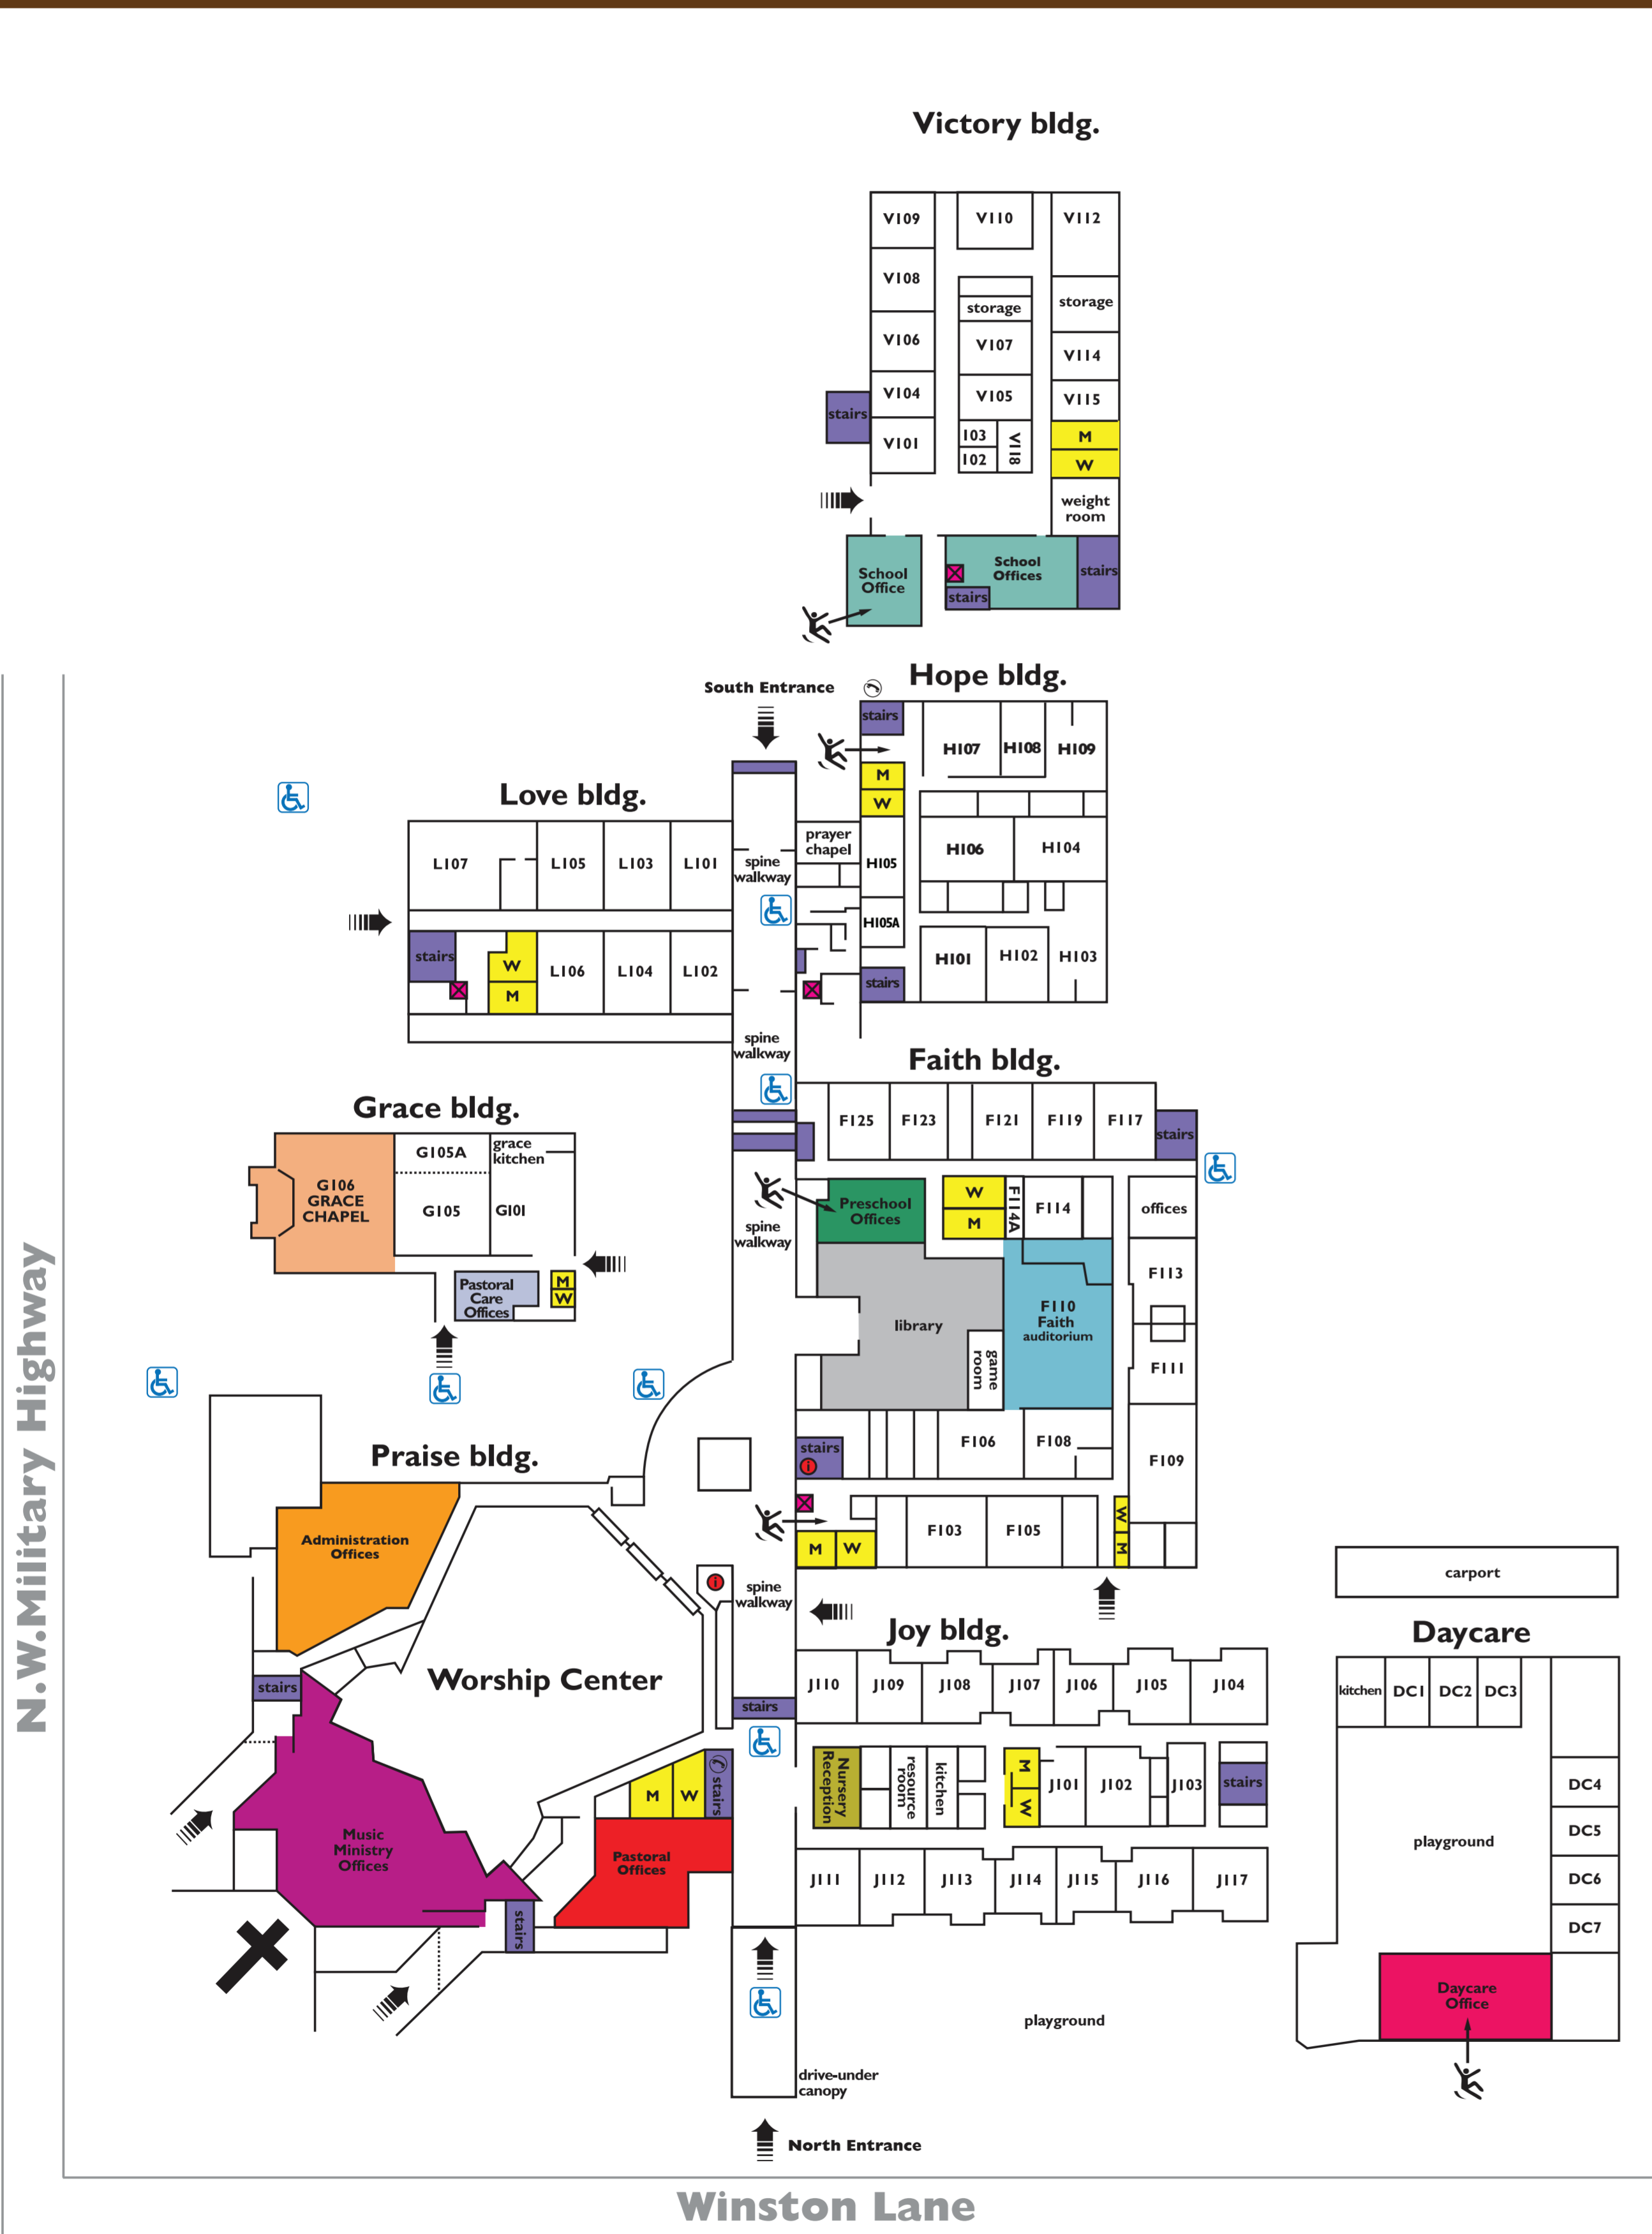

CASTLE HILLS
FIRST BAPTIST CHURCH

CASTLE HILLS
FIRST BAPTIST SCHOOL

LEGEND

- Administration Offices
- Children's Ministry
- Daycare Office
- Faith Auditorium
- Fellowship Hall
- Grace Chapel
- Hope Gym
- Library
- Music Ministry Offices
- Nursery Reception
- Grace Offices
- Pastoral Offices
- Preschool Offices
- Accounting and School
- T.V. Ministry Offices
- Victory Gym
- Student Ministry Offices
- Public telephone
- Information center
- Entry points
- Elevators
- Stairs
- Women's restroom
- Men's restroom
- Handicap access
- Wet Floor Signs

level one

levels two-four